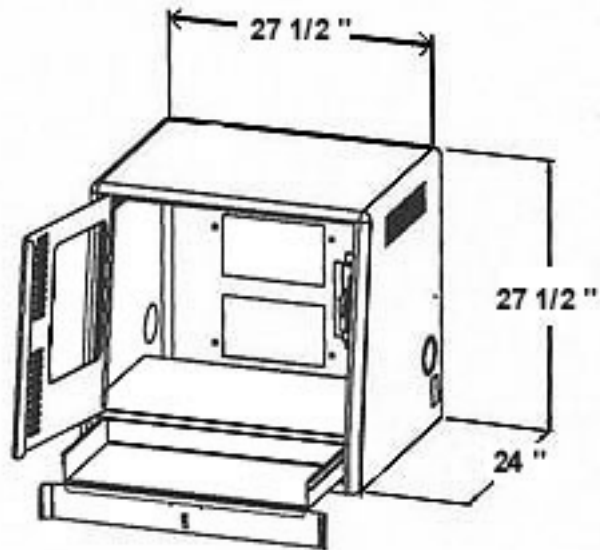

	<u>Width</u>	<u>Depth</u>	<u>Height</u>
Monitor/CPU:	24.5"	22.75"	21.75"
Keyboard:	24"	12"	2.5"

Standard Features:

2 COMPARTMENTS: (Both compartments ventilated)

MONITOR / CPU

- Durable clear polycarbonate window
- Space for power strip
- 2 cord winders
- Foam rubber shock absorbing pad 1/2" thick
- Fan, 6" Diameter, 255 CFM, 3300 RPM.
Temperature differential 5° F at 70° F ambient with filter.
- Filter media is 92% efficient at 10 micron particle size

KEYBOARD:

- Sliding shelf extends 10" and retracts keyboard

SECURITY:

- Both compartments key locked with choice of keyed, *alike* or *differently*
- Key removable in either *locked only* or *locked and unlocked* positions.
- Corner knockouts for securing a place with chain and padlock

FINISH:

- Durable, chip resistant powder coat - beige color

STEEL CONSTRUCTION:

- Sides, shelves and back - 16 gauge.
- Doors - 14 gauge.

REAR ACCESS OPENING:

- 14"H x 12"W, 16 gauge cover has quick disconnect fasteners
- Back panel is sectioned to deter theft of equipment while allowing access to connections

- Pedestal top swivels and is height adjustable from 29" high to 41" high in 2" increments

DISK SAFE

- locked compartment mounted to right side of the main unit. Available for 3.5" or 5.25" disks.

SURGE PROTECTOR: